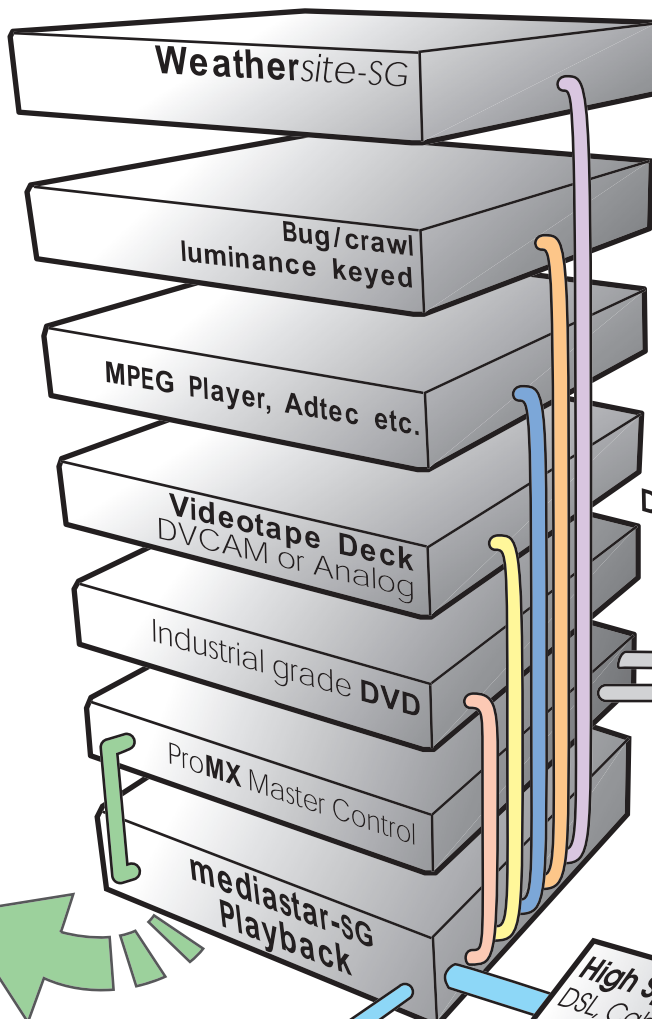

mediastar-SG®

On Air

"In control" - by design. **mediastar-SG** lets you weave content together from any source - live feeds, satellite, internet, data feeds, DVD, analog and DV-CAM tape decks, MPEG2 servers, bugs, overlay crawls, and weather data... in real-time, and can be scheduled for 24/7, years in advance!

Stillframe Shows

Video Shows

Video Intros

Video Window

Crawls Data Feeds Local Weather

Blend all together for unique hybrids

Live Traffic Cameras

DVE Bugs

Content Sources

Local Sports Live Remotes

Regional Sports Free to air Special Events Themed Content

Emergency Crawl Remote control

WWW data feeds etc.

mediastar-SG Production System

MPEG2 hardware encoding
DVD/CD Burning & system backups
USB2, Firewire, Memory stick etc.