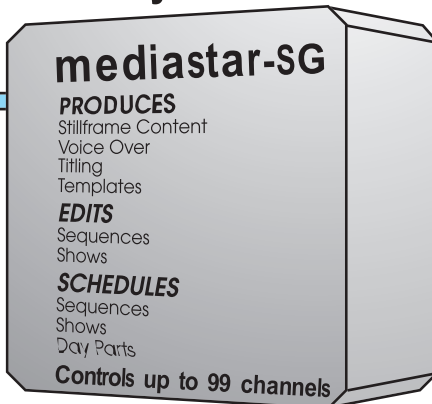

mediastar-SG®

On Air

"In control" - by design. **mediastar-SG** lets you weave content together from any source - live feeds, satellite, internet, data feeds, DVD, analog and DV-CAM tape decks, MPEG2 servers, bugs, overlay crawls, and weather data... in real-time, and can be scheduled for 24/7, years in advance!

Content Sources

Local Sports Live Remotes

Regional Sports Free to air Special Events Themed Content

Emergency Crawl Remote control

WWW data feeds etc.

mediastar-SG Production System

MPEG2 hardware encoding
DVD/CD Burning & system backups
USB2, Firewire, Memory stick etc.